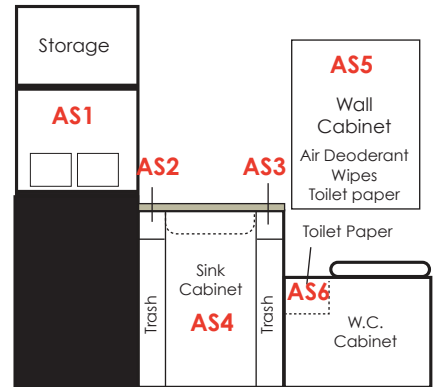

Aft - Starboard Cabinets

1. **AS1 (2) Plastic Trays**
   Personal / Toiletry Items
   Advil / Ibuprofen / Aspirin
   Tums
   Shaving Razor / Creme
   Toothbrushes / Paste
2. **AS2/3 Personal Items**
   Mouthwash
   Hand Sanitizers
   Napkins and Wetnaps
3. **AS4 Lavatory Supplies**
   Softsoap Refill
   Disinfectant
   Paper handtowel Stock
   Add. Softsoap dispensers

Juice and Mixers

1. ☐ 4 Cranberry juice
   ☐ 4 Margarita Mix
   ☐ Lg Bloody Mary Mix

Regular Bottles Liquor

1. ☐ 1 _____
   ☐ 1 _____

Soft Drinks (Small Cans)

1. ☐ ___ Coke   ☐ ___ Sprite
   ☐ ___ Diet Coke   ☐ ___ Red Bull
   ☐ ___ Pepsi   ☐ ___ Ginger
   ☐ ___ Diet Pepsi   ☐ ___ Club S.
   ☐ ___ 7up   ☐ ___ Tonic W.
   ☐ ___ Diet 7up   ☐ ___ Perrier
   ☐ ___ Orange   ☐ ___ Waters

Mini Bottles Liquor

1. ☐ 10 Tanqueray Gin
   ☐ 16 Ketel One Vodka
   ☐ 16 Gray Goose Vodka
   ☐ 10 Black Label
   ☐ 20 Patron Tequila
   ☐ 16 Jack Daniels
   ☐ 8 Bacardi Rum
   ☐ 8 Jim Bean

Wine and Beer

1. ☐ 2 Red wine
   ☐ 2 White wine
   ☐ 2 Champagne
   ☐ Variety of Beer

Coffee Service

1. ☐ Regular coffee   ☐ Sugar packets
   ☐ Decaf coffee   ☐ Sweet n Low packets
   ☐ Tea   ☐ Splenda packets
   ☐ Creamer   ☐ Stir sticks
   ☐ Half n Half

Other Stocks

1. ☐ Ceramic mugs and lids   ☐ Salt and pepper
   ☐ Cold cups   ☐ Wine opener
   ☐ Large napkins   ☐ Bottle opener
   ☐ Small napkins   ☐ Air sick bags
   ☐ 2 Plastic flatware   ☐ 12 Placemats
   ☐ 12 sets plates   ☐ 16 Cloth napkins