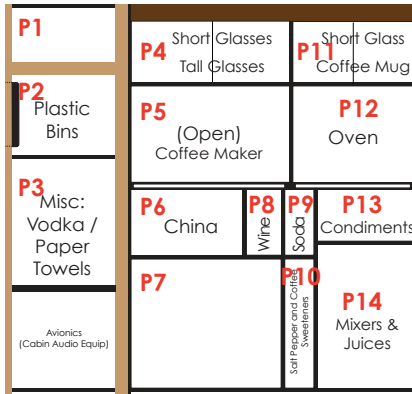

## Forward - Port Cabinets

- P2 Plastic Bins**  
 A: iPads / iPhones / Cables  
 B: Pilot Supplies  
 C: Keurig - Regular  
 D: Keurig - Decaf  
 E: Hot Toilettes
- P10 Salt / Pepper / Sweeteners**  
 6 each: Salt / Pepper (glass)  
 Assorted Teas  
 Sugar Packets  
 Stevia Packets  
 Splenda Packets  
 Sweet N Lo Packets  
 Half & Half  
 Non Dairy Creamers  
 Larger Salt & Pepper

### Mini Bottles Liquor

- 10 Tanqueray Gin  
 16 Ketel One Vodka  
 16 Gray Goose Vodka  
 10 Black Label  
 20 Patron Tequila  
 16 Jack Daniels  
 8 Bacardi Rum  
 8 Jim Bean

### Coffee Service

- Regular coffee     Sugar packets  
 Decaf coffee     Sweet n Low packets  
 Tea     Splenda packets  
 Creamer     Stir sticks  
 Half n Half

### Other Stocks

- Ceramic mugs and lids     Salt and pepper  
 Cold cups     Wine opener  
 Large napkins     Bottle opener  
 Small napkins     Air sick bags  
 2 Plastic flatware     12 Placemats  
 12 sets plates     16 Cloth napkins